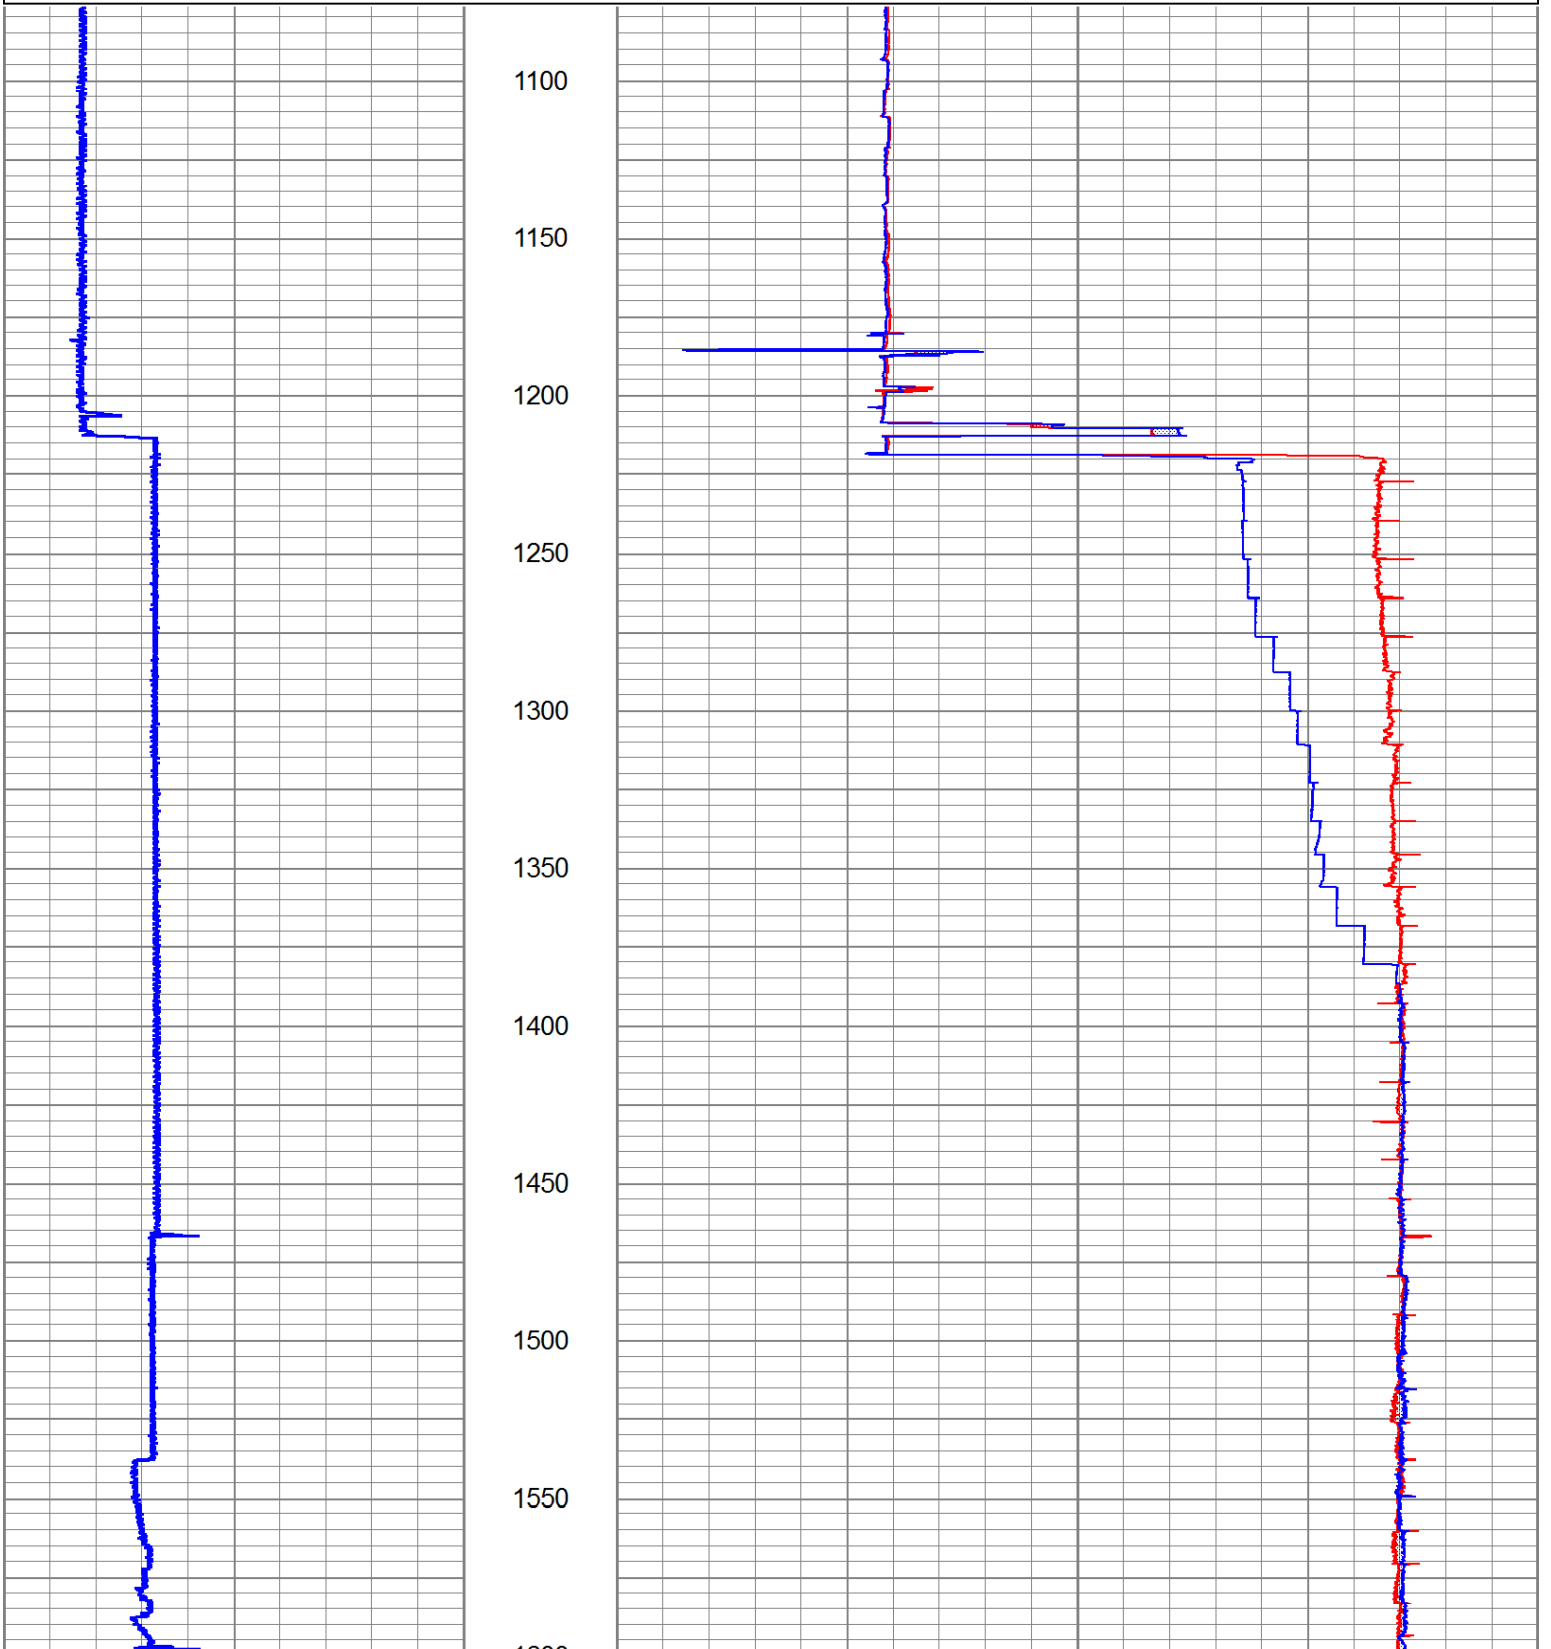

Database File work04.db
 Dataset Pathname s1u1.1
 Presentation Format 3armcal
 Dataset Creation Thu Nov 25 10:56:28 2021 by Calc Sondex
 Charted by Depth in Meters scaled 1:2400

-50 LSPD (ft/min) 50

0 XCAL (in) 10

0 YCAL (in) 10

-50 LSPD (ft/min) 50

0 XCAL (in) 10

0 YCAL (in) 10